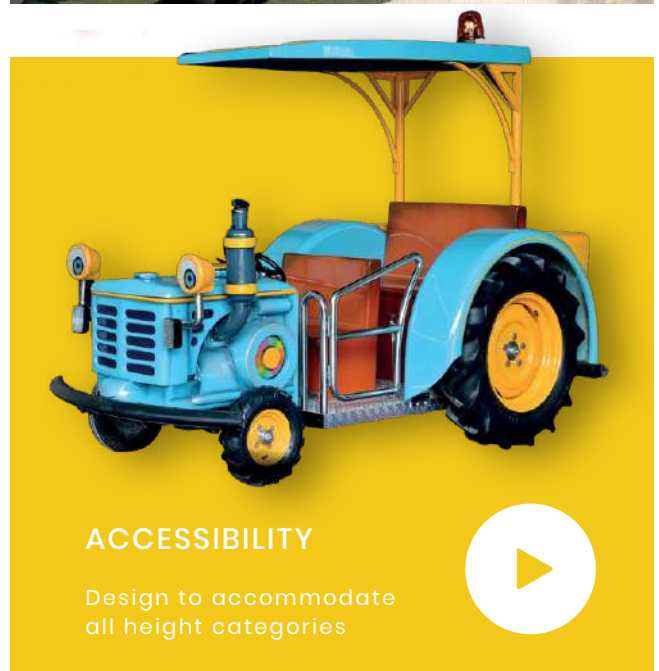

DREAM FARM

Dream Farm

A crazy tractor (2 children in the front and 2 adults in the back) will take the whole family or a group of friends on a magic journey. It is possible to develop different path layouts based on the available spaces.

CUSTOMIZATION

Available in different colors from RAL scale

ACCESSIBILITY

Design to accommodate all height categories