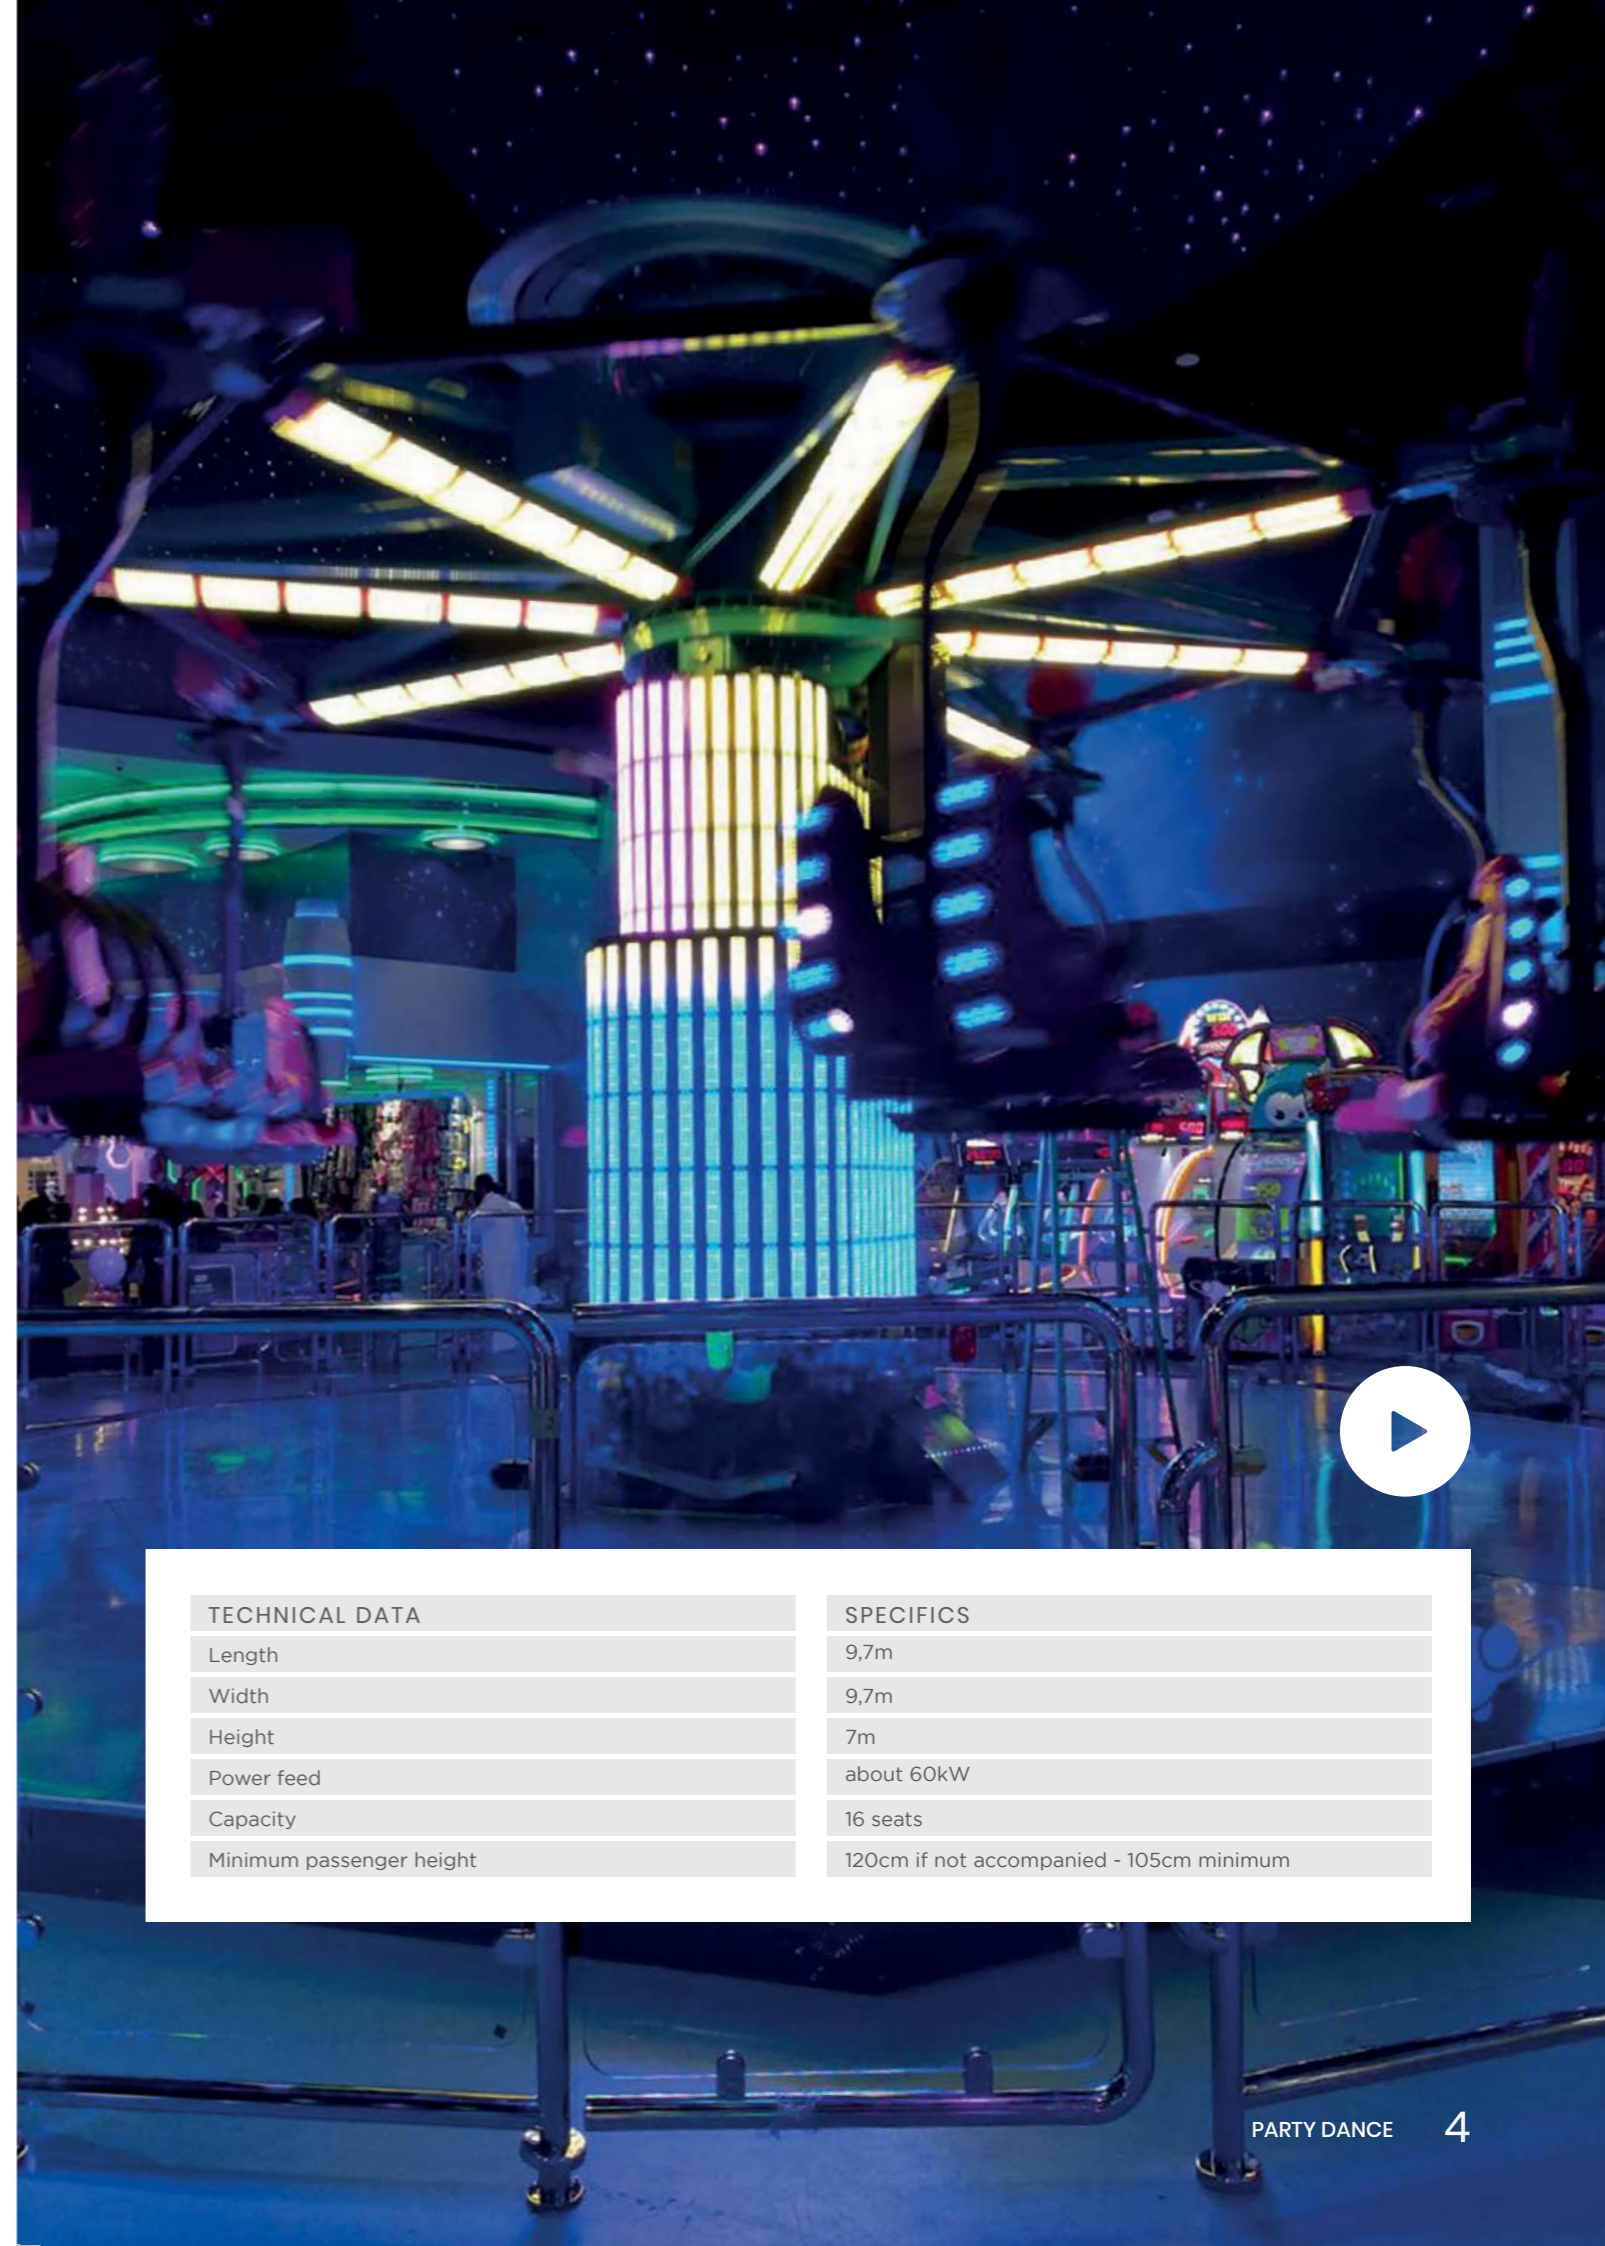

PARTY DANCE

Party Dance

The perfect fusion between classic carousels and drop towers, enriched with a thrilling interactive experience. It consists of a central column supporting 8 rotating arms with suspended gondolas.

The special innovation of Party Dance is to combine 3 different effects in one: it moves up and down as a drop tower, the central column and each seat rotate 360°.

TECHNICAL DATA

Length	9,7m
Width	9,7m
Height	7m
Power feed	about 60kW
Capacity	16 seats
Minimum passenger height	120cm if not accompanied - 105cm minimum