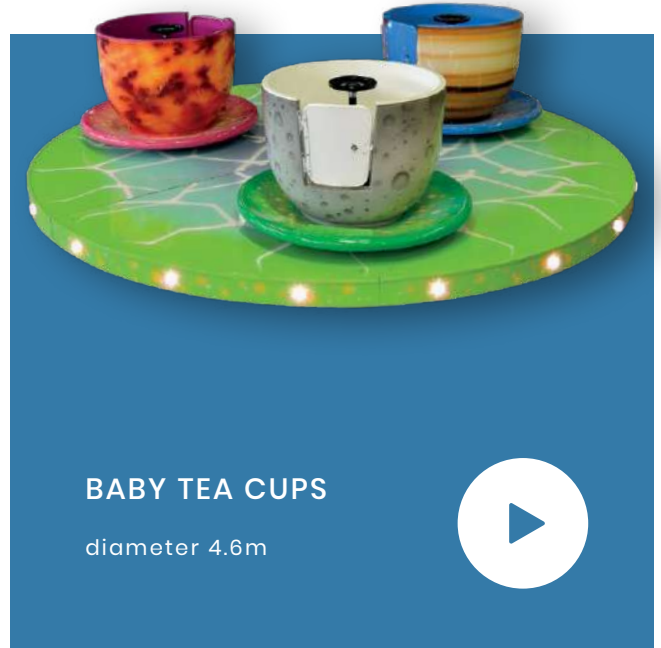

TEA CUPS

Tea Cups & Baby Cups

Tea Cups is a classic family ride where the Tea Cups manually spin, a masterpiece for any kind of park. The turning plate can have 5 or 3 cups. The central decoration can be customized to fulfill the customer's wishes.

TEA CUPS

diameter 6.6m

BABY TEA CUPS

diameter 4.6m